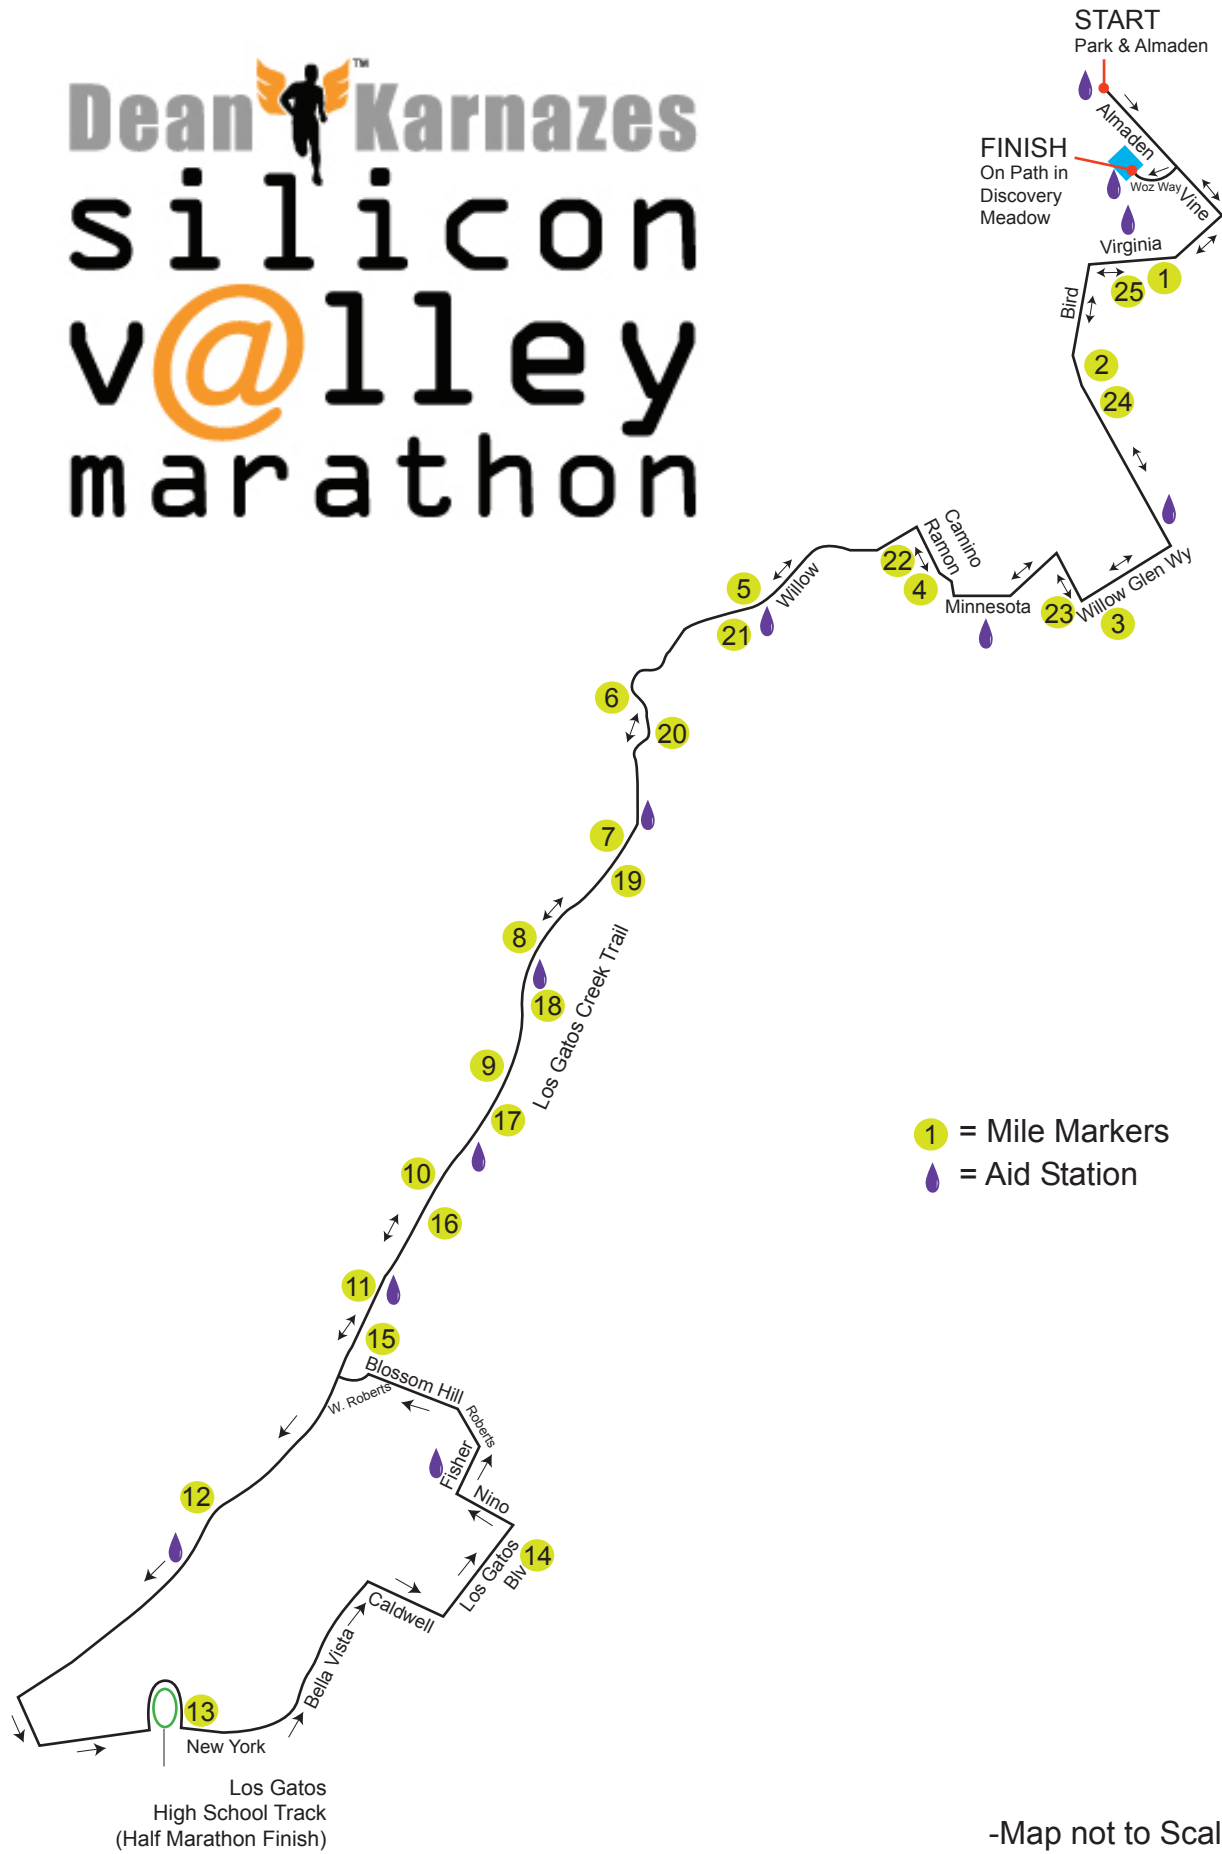

Dean Karnazes™ silicon v@lley marathon

1 = Mile Markers
 🍷 = Aid Station

-Map not to Scale
 -Course Subject to change